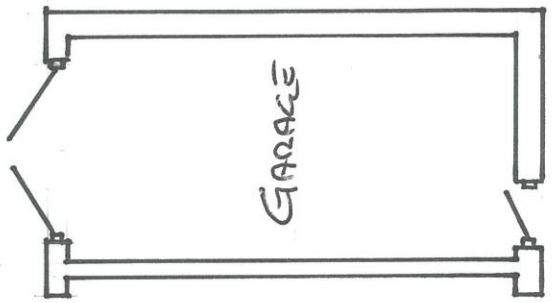

AIR SOURCE
HEAT PUMP

PROPOSED FLOOR PLANS

New House
Boat Lane
Gilewstone
ROSS on WYE
HR9 6AW

Scale 1:100
DwBy Ekhaso
DEVELOPERS

Dwg No 05-02-25-A