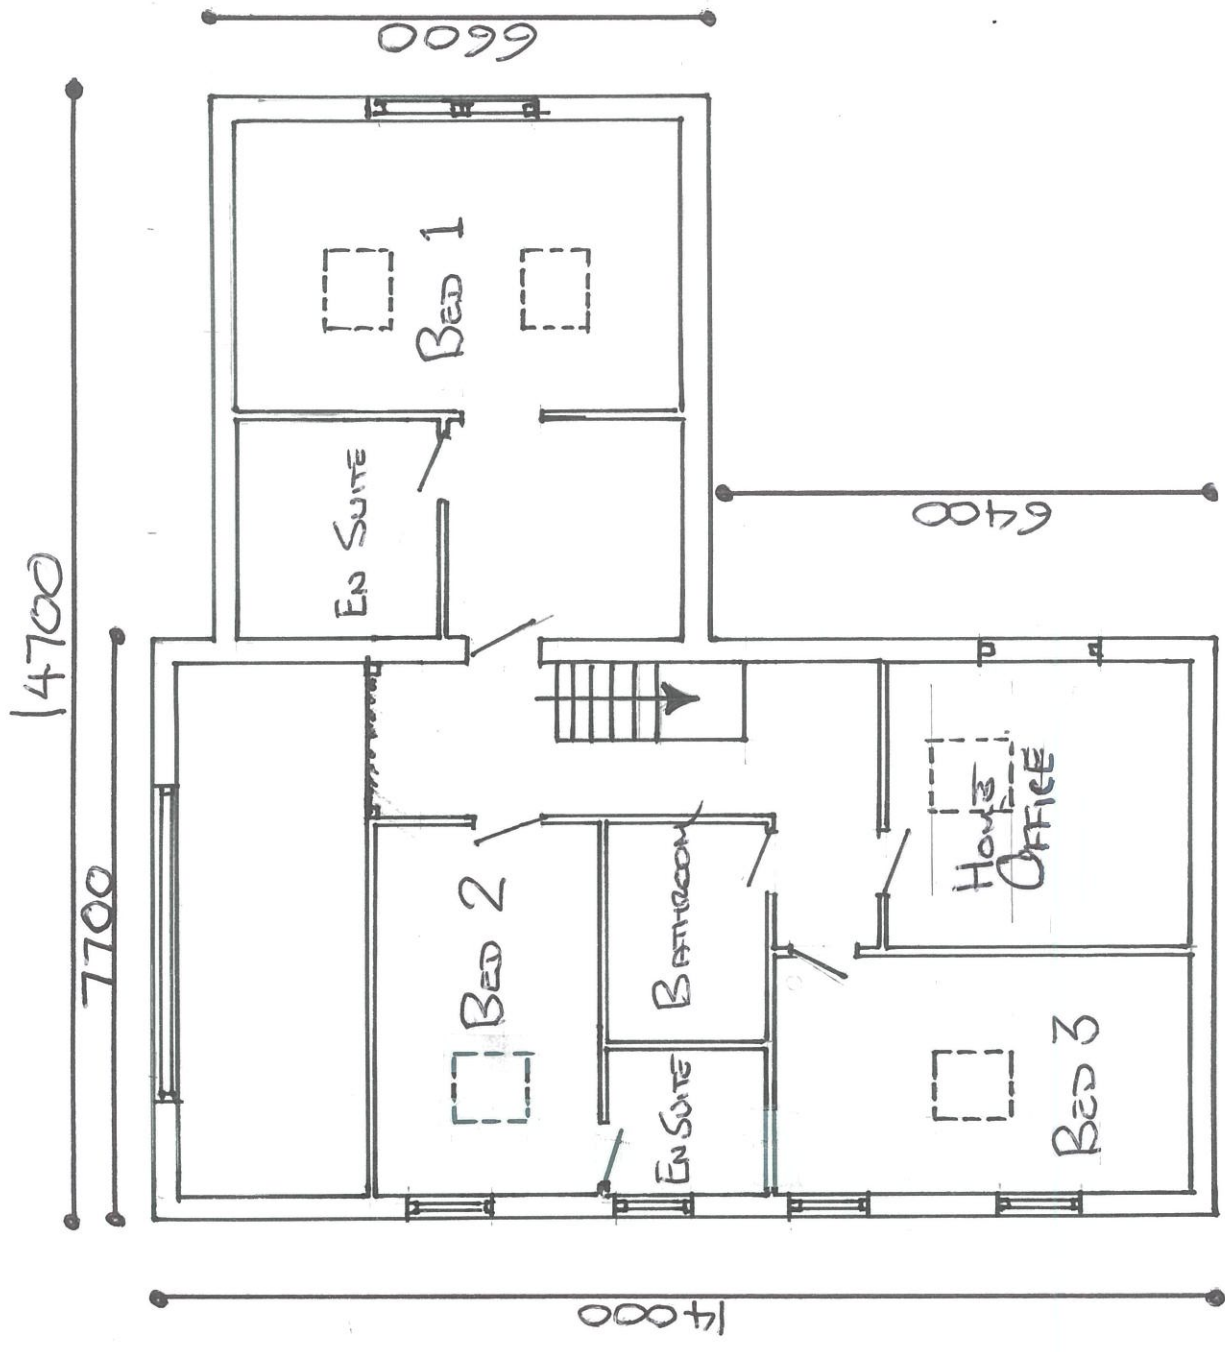

AIR SOURCE
HEAT PUMP

PROPOSED FLOOR PLANS

New House
Boat Lane
Gilewstone
ROSS on WYE
HR9 6AW

Scale 1:100
DwBy Ekhaso
DEVELOPERS

Dwg No 05-02-25-A